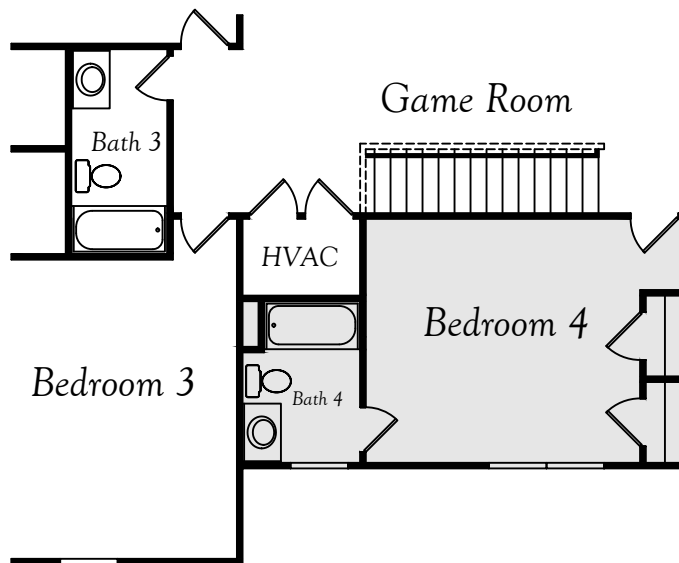

Heritage Collection
3700 Series
The Kenwood

Please choose the second floor configuration that best suits your family's needs.

15 Bath 4 Choice