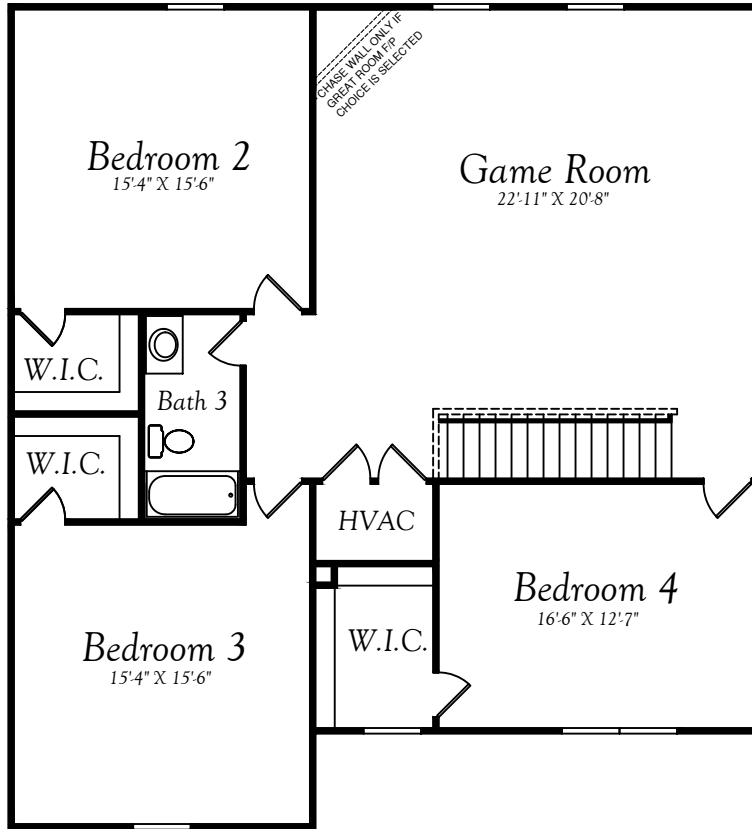

# Heritage Collection 3700 Series The Kenwood

Please choose the first floor configuration that best suits your family's lifestyle.

**3** Linen Closet Choice

**4** Garden Tub & Seperate Shower Choice

**5** Extended Double Vanity Choice

**6** Double Vanity with Knee Space & Water Closet Choice

**7** Bath 2 Double Vanity Choice

**8** Laundry Room Cabinets Choice

**9** Fireplace Choice - Great Room Corner

**11** Microwave Choice (ILO Vent-a-Hood)

**10** Smooth Ceiling Choice (ILO Spraved Texture)

ILO = In Lieu Of  
M/W = Microwave  
W.I.C. = Walk In Closet

**12** Hearth & Craft Room Choice

**13** Fireplace Choice Hearth/Study Corner

**14** Study & Craft Room Choice

Heritage Collection  
3700 Series  
The Kenwood

Please choose the second floor configuration that best suits your family's needs.

15 Bath 4 Choice