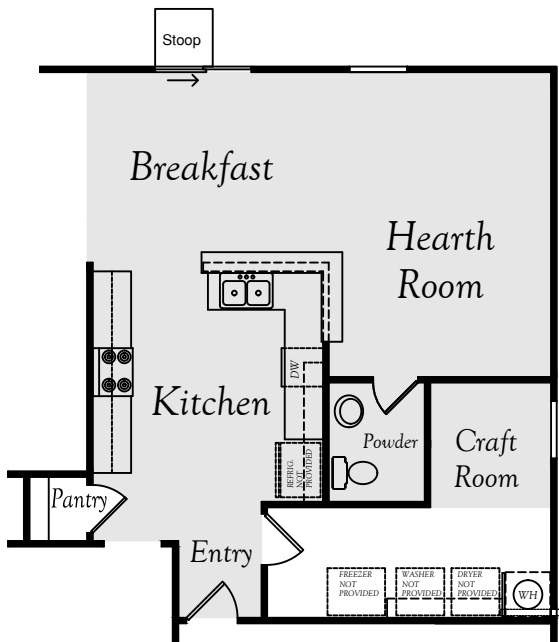

**6** Double Vanity with Knee Space & Water Closet Choice

**7** Bath 2 Double Vanity Choice

**8** Laundry Room Cabinets Choice

**9** Fireplace Choice - Great Room Corner

**11** Microwave Choice (ILO Vent-a-Hood)

**10** Smooth Ceiling Choice (ILO Spraved Texture)

ILO = In Lieu Of  
M/W = Microwave  
W.I.C. = Walk In Closet

**12** Hearth & Craft Room Choice

**13** Fireplace Choice Hearth/Study Corner

**14** Study & Craft Room Choice