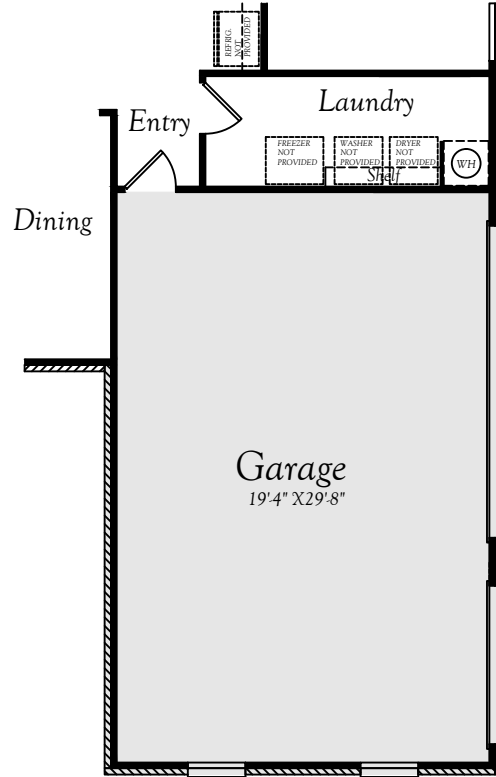

17 3 Car Side Load
Garage Choice