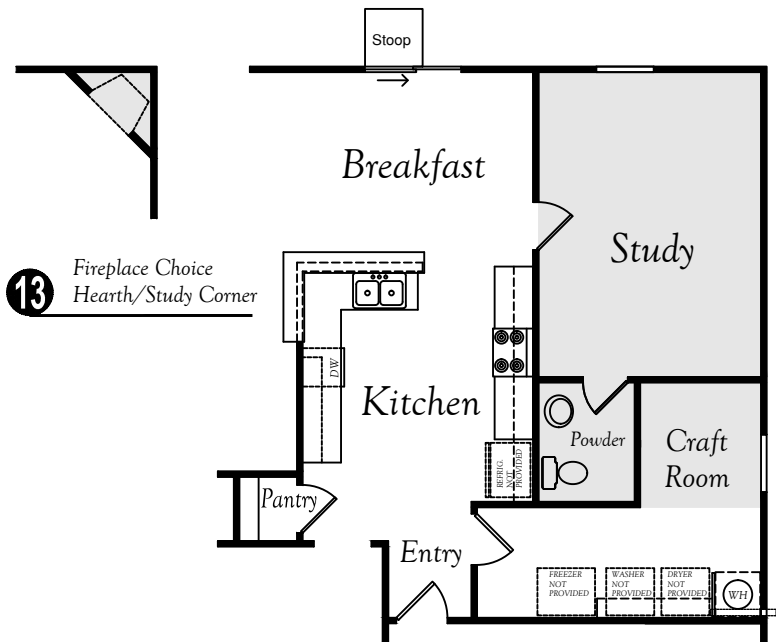

**6** Double Vanity with Knee Space & Water Closet Choice

**7** Bath 2 Double Vanity Choice

**8** Laundry Room Cabinets Choice

**9** Fireplace Choice - Great Room Corner

**11** Microwave Choice (ILO Vent-a-Hood)

**10** Smooth Ceiling Choice (ILO Spraved Texture)

ILO = In Lieu Of  
M/W = Microwave  
W.I.C. = Walk In Closet

**12** Hearth & Craft Room Choice

**13** Fireplace Choice Hearth/Study Corner

**14** Study & Craft Room Choice