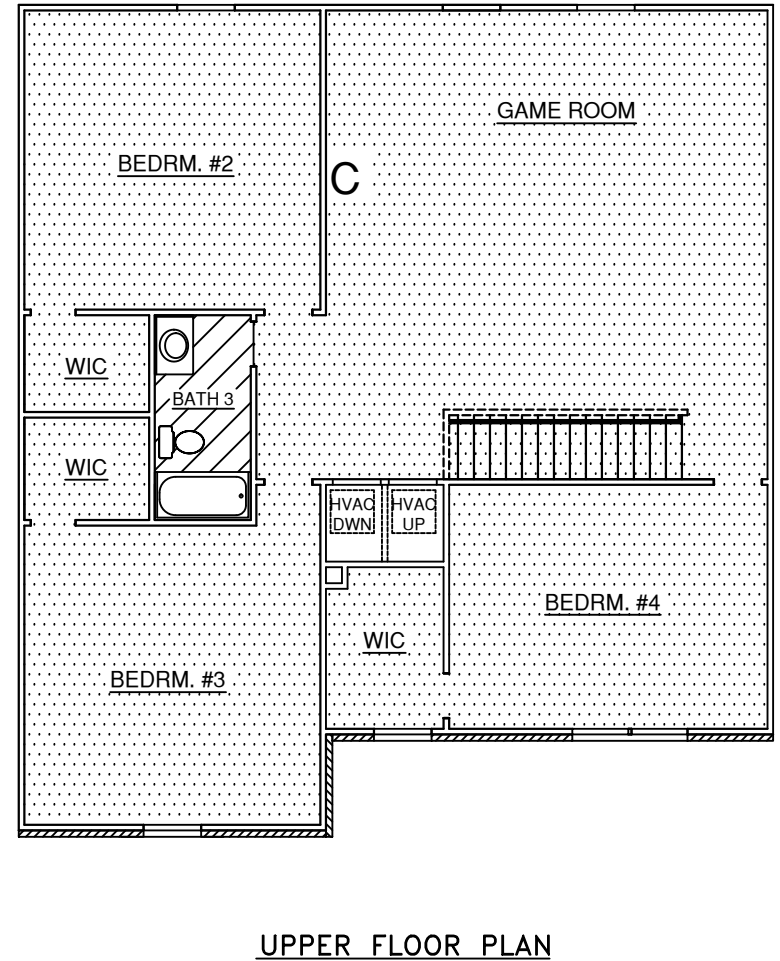

**25** 12x24 Patio w/12x12 Covered Porch  
w/ Fireplace with Hearth Choice

**26** 12x24 Patio w/12x24  
Covered Porch Choice

**27** 12x24 Patio w/12x24 Covered Porch  
w/ Fireplace without Hearth Choice

**28** 12x24 Patio w/12x24 Covered Porch  
w/ Fireplace with Hearth Choice

The Kenwood  
PLAN 3763

FLOORING MATRIX  
HERITAGE COLLECTION

 CARPET

 VINYL

P = PHONE OUTLET (2)

C = CABLE OUTLET (3)