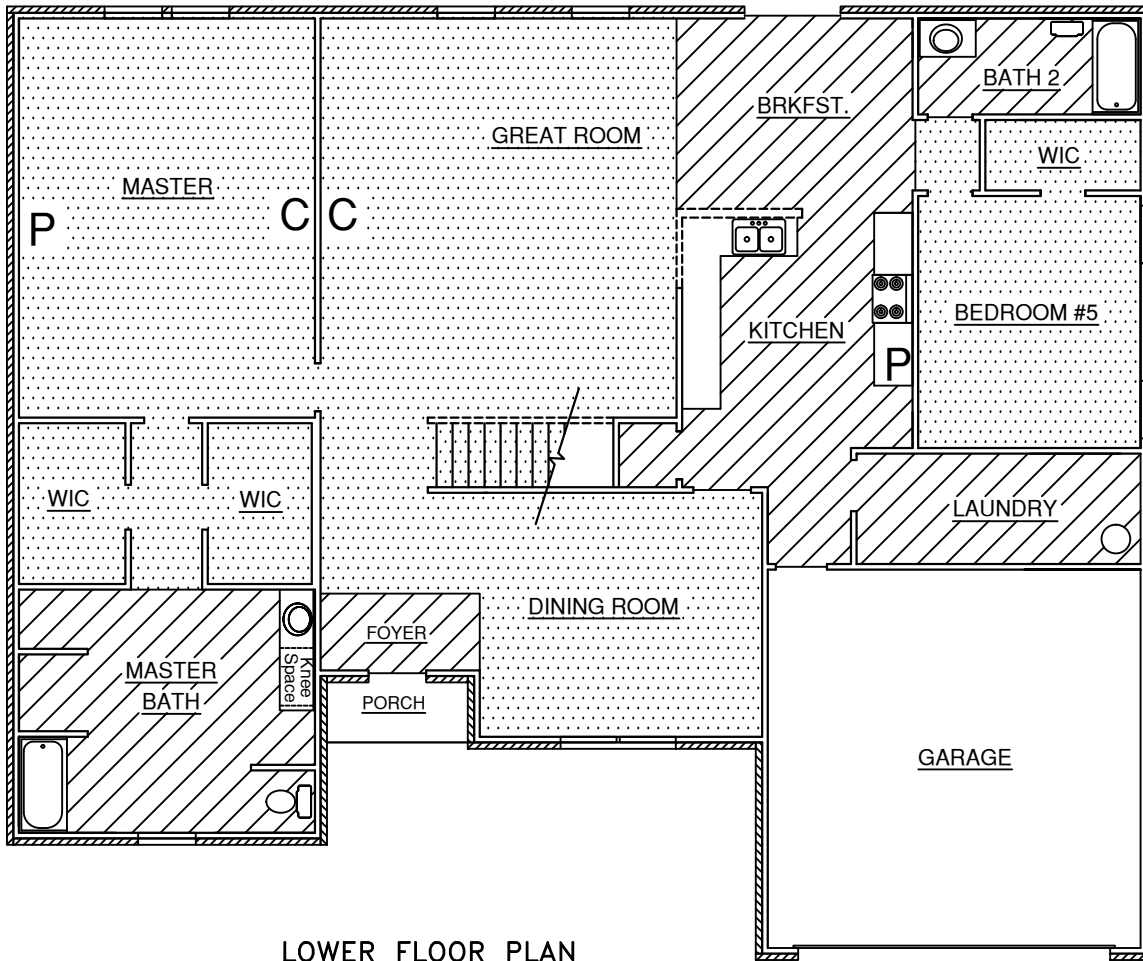

**6** Double Vanity with Knee Space & Water Closet Choice

**7** Bath 2 Double Vanity Choice

**8** Laundry Room Cabinets Choice

**9** Fireplace Choice - Great Room Corner

**11** Microwave Choice (ILO Vent-a-Hood)

**19** DOOR  
W/ 3' X 3'  
STOOP  
CHOICE

**25** 12x24 Patio w/12x12 Covered Porch  
w/ Fireplace with Hearth Choice

**26** 12x24 Patio w/12x24  
Covered Porch Choice

**27** 12x24 Patio w/12x24 Covered Porch  
w/ Fireplace without Hearth Choice

**28** 12x24 Patio w/12x24 Covered Porch  
w/ Fireplace with Hearth Choice

The Kenwood  
PLAN 3763

FLOORING MATRIX  
HERITAGE COLLECTION

 CARPET

 VINYL

P = PHONE OUTLET (2)

C = CABLE OUTLET (3)