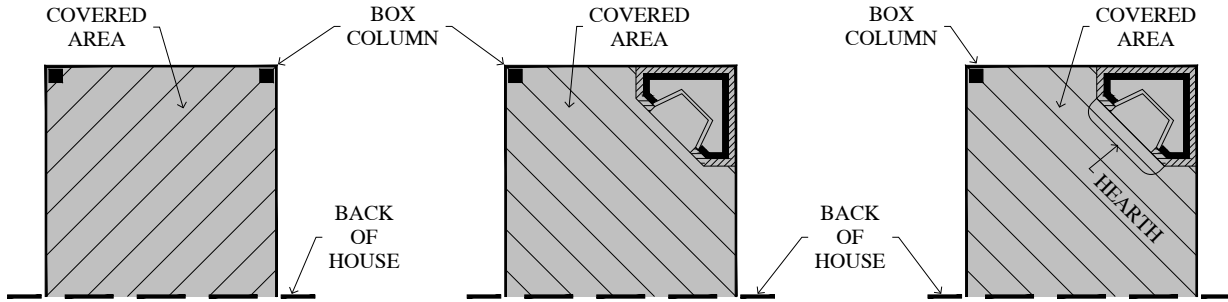

13 Door With
3' X 3' Stoop
Choice

Heritage Collection
4000 Series
The Bremerton

Please choose the second floor configuration that best suits your family's needs.

Second Floor

Heritage Collection 4000 Series The Bremerton

Please choose the second floor configuration that best suits your family's needs.

14 Bath #3
Choice

15 Laundry Wall
Cabinet Choice

16 Bath #2 Double
Vanity Choice

17 Stair Wall
Cap Choice

Heritage Collection 4000 Series The Bremerton

Please choose the patio configuration that best suits your family's lifestyle.

18 12x12 Patio w/ 12x12 Covered Porch Choice

19 12x12 Patio w/ 12x12 Covered Porch w/ Fireplace (no Hearth) Choice

20 12x12 Patio w/ 12x12 Covered Porch w/ Fireplace (with Hearth) Choice