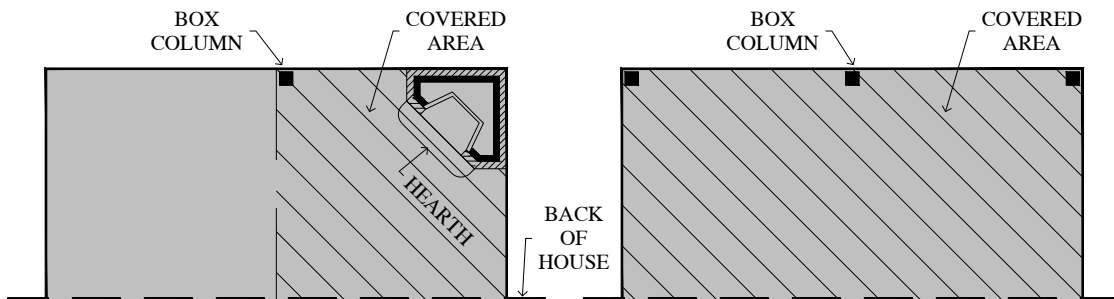

23 12x24 Patio w/12x12 Covered Porch w/ Fireplace with Hearth Choice

24 12x24 Patio w/12x24 Covered Porch Choice