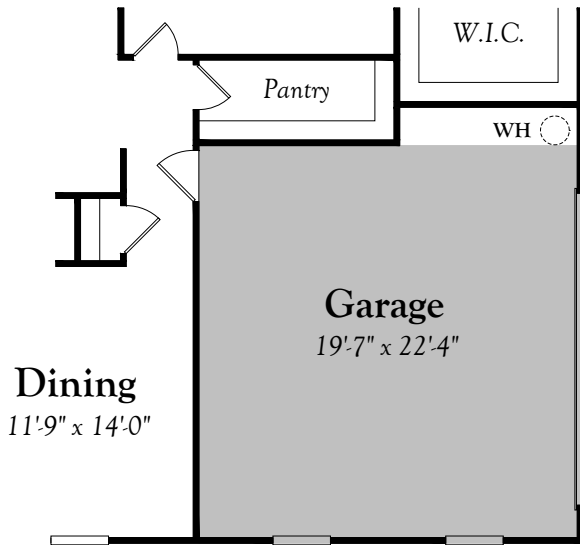

Heritage Collection

4000 Series

The Bremerton

Please choose the first floor configuration that best suits your family's lifestyle.

First Floor

Heritage Collection 4000 Series The Bremerton

Please choose the first floor configuration that best suits your family's lifestyle.

3 Linen & Water Closet Choice

4 Garden Tub & Separate Shower Choice

5 Dual Vanity Choice

6 Sidelite Choice

7 Corner Fireplace Choice

8 Elevation A Column Choice

9 Microwave Choice (ILO Vent-a-Hood)

ILO = In Lieu Of
M/W = Microwave
W.I.C. = Walk In Closet

Heritage Collection 4000 Series The Bremerton

Please choose the garage configuration that best suits your family's lifestyle.

10 2 Car Side Load
Garage Choice

11 3 Car Side Load
Garage Choice

12 3-Car Front Load
Garage Choice

13 Door With
3' X 3' Stoop
Choice

Heritage Collection
4000 Series
The Bremerton

Please choose the second floor configuration that best suits your family's needs.

Second Floor

Heritage Collection 4000 Series The Bremerton