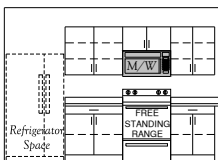

3 Linen & Water Closet Choice

4 Garden Tub & Separate Shower Choice

5 Dual Vanity Choice

6 Sidelite Choice

7 Corner Fireplace Choice

8 Elevation A Column Choice

9 Microwave Choice (ILO Vent-a-Hood)

ILO = In Lieu Of
M/W = Microwave
W.I.C. = Walk In Closet

Heritage Collection 4000 Series The Bremerton

Please choose the garage configuration that best suits your family's lifestyle.

10 2 Car Side Load
Garage Choice

11 3 Car Side Load
Garage Choice

12 3-Car Front Load
Garage Choice