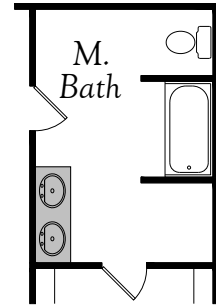

Heritage Collection

4000 Series

The Bremerton

Please choose the first floor configuration that best suits your family's lifestyle.

First Floor

Heritage Collection 4000 Series The Bremerton

Please choose the first floor configuration that best suits your family's lifestyle.

3 Linen & Water Closet Choice

4 Garden Tub & Separate Shower Choice

5 Dual Vanity Choice

6 Sidelite Choice

7 Corner Fireplace Choice

8 Elevation A Column Choice

9 Microwave Choice (ILO Vent-a-Hood)

ILO = In Lieu Of
M/W = Microwave
W.I.C. = Walk In Closet

13 Door With
3' X 3' Stoop
Choice

Heritage Collection
4000 Series
The Bremerton

Please choose the second floor configuration that best suits your family's needs.

Second Floor

Heritage Collection 4000 Series The Bremerton