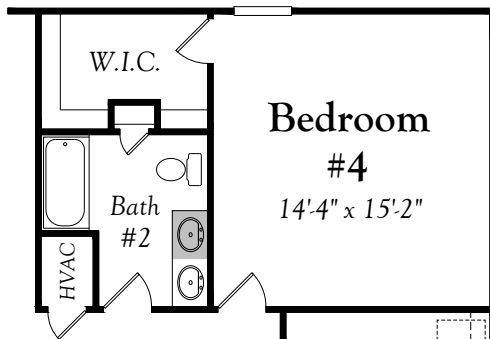

13 Door With
3' X 3' Stoop
Choice

Heritage Collection
4000 Series
The Bremerton

Please choose the second floor configuration that best suits your family's needs.

Second Floor

Heritage Collection 4000 Series The Bremerton

Please choose the second floor configuration that best suits your family's needs.

14 Bath #3
Choice

15 Laundry Wall
Cabinet Choice

16 Bath #2 Double
Vanity Choice

17 Stair Wall
Cap Choice

Heritage Collection 4000 Series The Bremerton