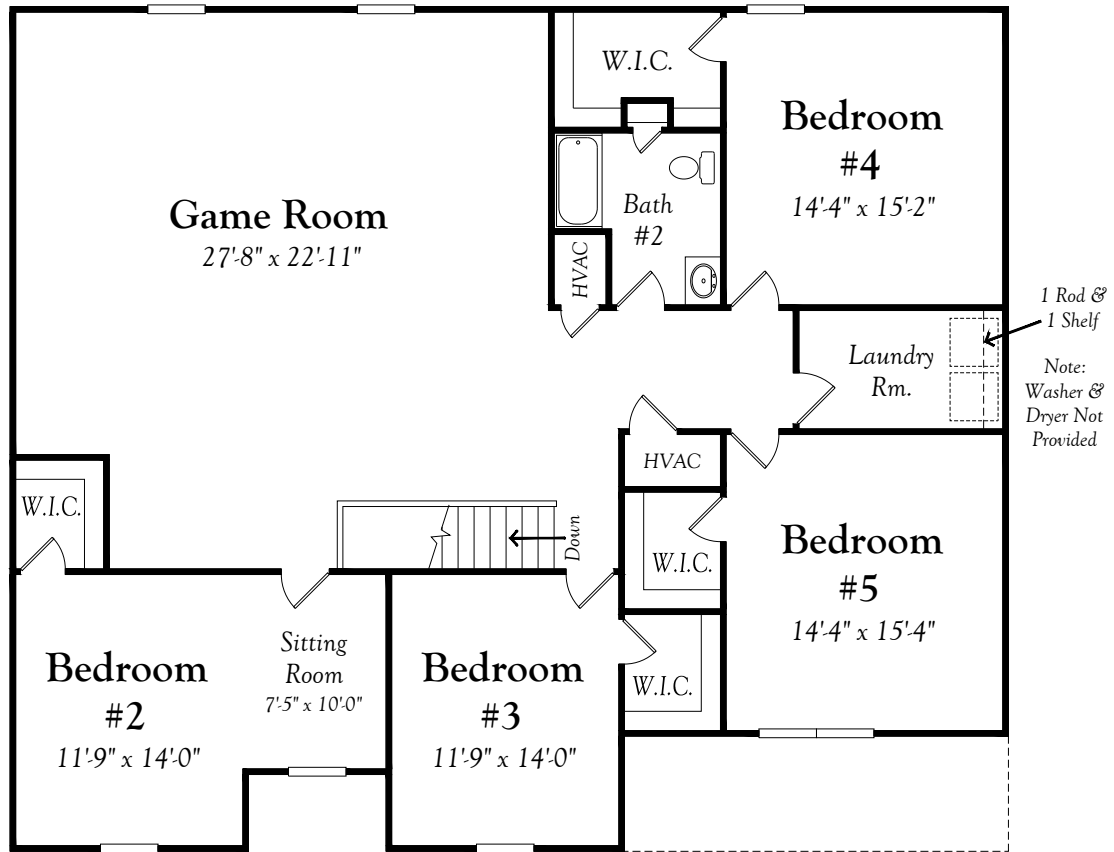

Heritage Collection

4000 Series

The Bremerton

Please choose the first floor configuration that best suits your family's lifestyle.

First Floor

Heritage Collection 4000 Series The Bremerton

Please choose the first floor configuration that best suits your family's lifestyle.

3 Linen & Water Closet Choice

4 Garden Tub & Separate Shower Choice

5 Dual Vanity Choice

6 Sidelite Choice

7 Corner Fireplace Choice

8 Elevation A Column Choice

9 Microwave Choice (ILO Vent-a-Hood)

ILO = In Lieu Of
M/W = Microwave
W.I.C. = Walk In Closet

Heritage Collection 4000 Series The Bremerton

Please choose the garage configuration that best suits your family's lifestyle.

10 2 Car Side Load
Garage Choice

11 3 Car Side Load
Garage Choice

12 3-Car Front Load
Garage Choice

13 Door With
3' X 3' Stoop
Choice

Heritage Collection
4000 Series
The Bremerton

Please choose the second floor configuration that best suits your family's needs.

Second Floor

Heritage Collection 4000 Series The Bremerton