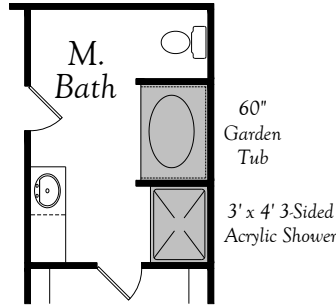

Heritage Collection

4000 Series

The Bremerton

Please choose the first floor configuration that best suits your family's lifestyle.

First Floor

Heritage Collection 4000 Series The Bremerton

Please choose the first floor configuration that best suits your family's lifestyle.

3 Linen & Water Closet Choice

4 Garden Tub & Separate Shower Choice

5 Dual Vanity Choice

6 Sidelite Choice

7 Corner Fireplace Choice

8 Elevation A Column Choice

9 Microwave Choice (ILO Vent-a-Hood)

ILO = In Lieu Of
M/W = Microwave
W.I.C. = Walk In Closet

Heritage Collection 4000 Series The Bremerton

Please choose the garage configuration that best suits your family's lifestyle.

10 2 Car Side Load
Garage Choice

11 3 Car Side Load
Garage Choice

12 3-Car Front Load
Garage Choice

13 Door With
3' X 3' Stoop
Choice

Heritage Collection
4000 Series
The Bremerton

Please choose the second floor configuration that best suits your family's needs.

Second Floor

Heritage Collection 4000 Series The Bremerton