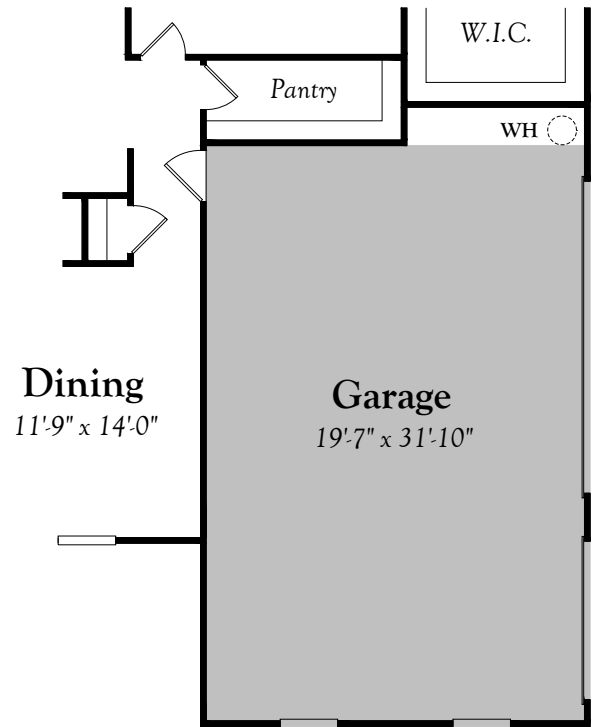

3 Linen & Water Closet Choice

4 Garden Tub & Separate Shower Choice

5 Dual Vanity Choice

6 Sidelite Choice

7 Corner Fireplace Choice

8 Elevation A Column Choice

9 Microwave Choice (ILO Vent-a-Hood)

ILO = In Lieu Of
M/W = Microwave
W.I.C. = Walk In Closet

Heritage Collection 4000 Series The Bremerton

Please choose the garage configuration that best suits your family's lifestyle.

10 2 Car Side Load
Garage Choice

11 3 Car Side Load
Garage Choice

12 3-Car Front Load
Garage Choice

13 Door With
3' X 3' Stoop
Choice

Heritage Collection
4000 Series
The Bremerton

Please choose the second floor configuration that best suits your family's needs.

Second Floor

Heritage Collection 4000 Series The Bremerton