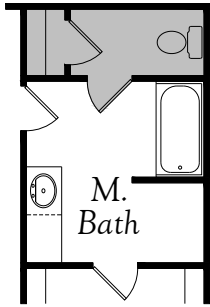

Heritage Collection

4000 Series

The Bremerton

Please choose the first floor configuration that best suits your family's lifestyle.

First Floor

Heritage Collection 4000 Series The Bremerton

Please choose the first floor configuration that best suits your family's lifestyle.

3 Linen & Water Closet Choice

4 Garden Tub & Separate Shower Choice

5 Dual Vanity Choice

6 Sidelite Choice

7 Corner Fireplace Choice

8 Elevation A Column Choice

9 Microwave Choice (ILO Vent-a-Hood)

ILO = In Lieu Of
M/W = Microwave
W.I.C. = Walk In Closet

13 Door With
3' X 3' Stoop
Choice

Heritage Collection
4000 Series
The Bremerton

Please choose the second floor configuration that best suits your family's needs.

Second Floor

Heritage Collection 4000 Series The Bremerton