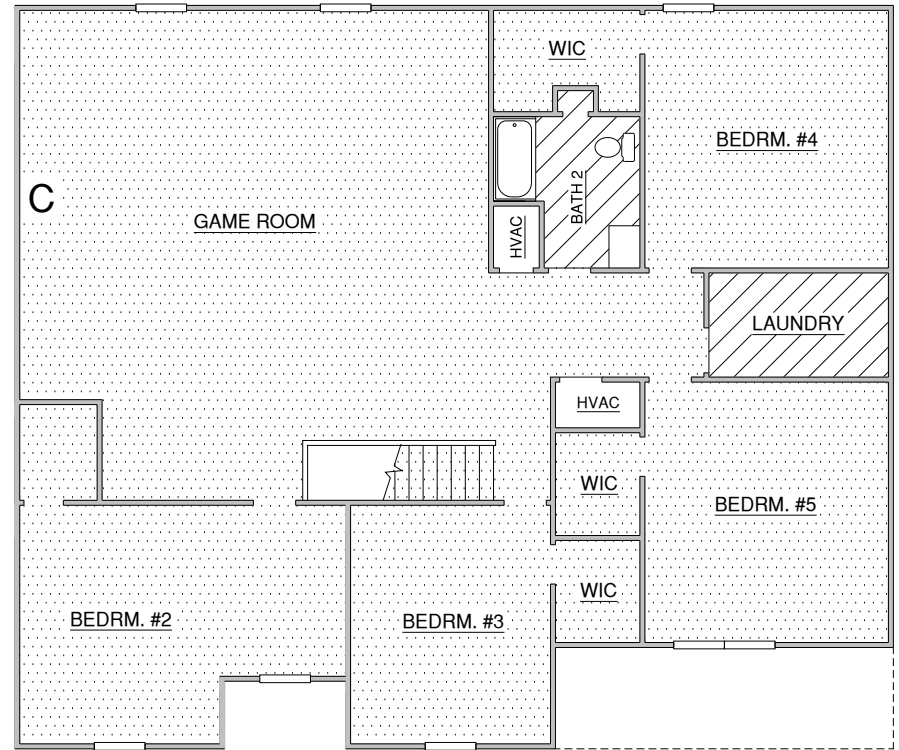

3 Linen & Water Closet Choice

4 Garden Tub & Separate Shower Choice

5 Dual Vanity Choice

6 Sidelite Choice

7 Corner Fireplace Choice

8 Elevation A Column Choice

9 Microwave Choice (ILO Vent-a-Hood)

ILO = In Lieu Of
M/W = Microwave
W.I.C. = Walk In Closet

13 Door With
3' X 3' Stoop
Choice

Heritage Collection
4000 Series
The Bremerton

Please choose the second floor configuration that best suits your family's needs.

Second Floor

Heritage Collection 4000 Series The Bremerton

25 12x24 Patio w/12x24 Covered Porch w/ Fireplace without Hearth Choice

26 12x24 Patio w/12x24 Covered Porch w/ Fireplace with Hearth Choice

Heritage Collection
4000 Series
The Bremerton

FLOORING MATRIX

LOWER FLOOR PLAN

UPPER FLOOR PLAN

 CARPET

 VINYL

P = PHONE OUTLET (2)

C = CABLE OUTLET (3)