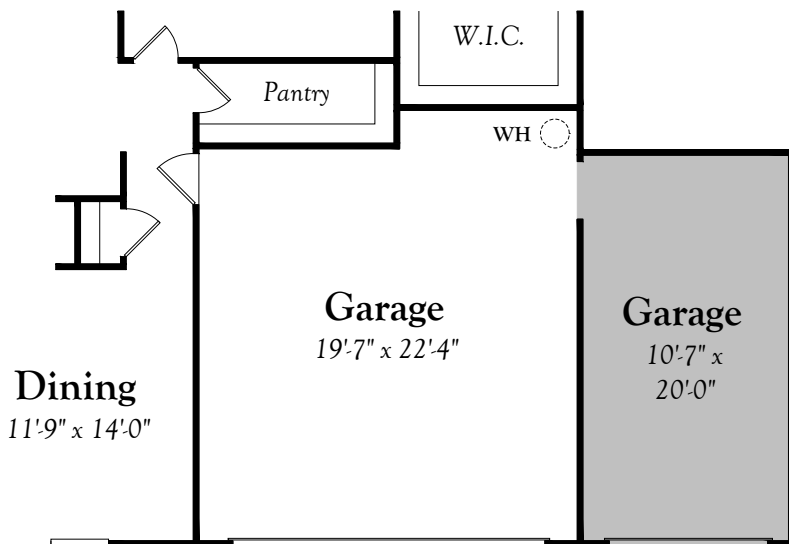

3 Linen & Water Closet Choice

4 Garden Tub & Separate Shower Choice

5 Dual Vanity Choice

6 Sidelite Choice

7 Corner Fireplace Choice

8 Elevation A Column Choice

9 Microwave Choice (ILO Vent-a-Hood)

ILO = In Lieu Of
M/W = Microwave
W.I.C. = Walk In Closet

Heritage Collection 4000 Series The Bremerton

Please choose the garage configuration that best suits your family's lifestyle.

10 2 Car Side Load
Garage Choice

11 3 Car Side Load
Garage Choice

12 3-Car Front Load
Garage Choice

13 Door With
3' X 3' Stoop
Choice

Heritage Collection
4000 Series
The Bremerton

Please choose the second floor configuration that best suits your family's needs.

Second Floor

Heritage Collection 4000 Series The Bremerton

Please choose the second floor configuration that best suits your family's needs.

14 Bath #3
Choice

15 Laundry Wall
Cabinet Choice

16 Bath #2 Double
Vanity Choice

17 Stair Wall
Cap Choice

Heritage Collection 4000 Series The Bremerton