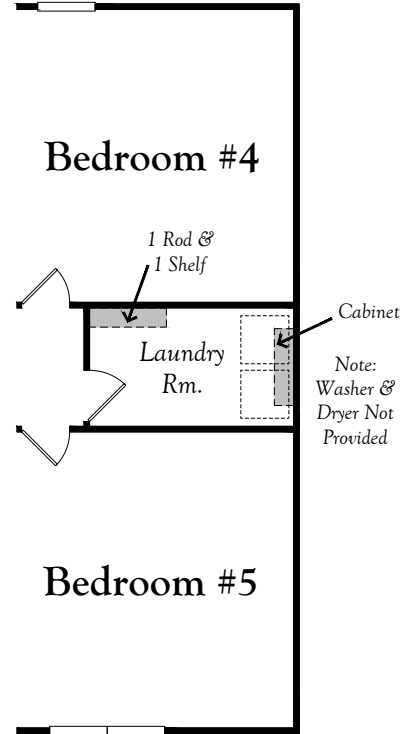

3 Linen & Water Closet Choice

4 Garden Tub & Separate Shower Choice

5 Dual Vanity Choice

6 Sidelite Choice

7 Corner Fireplace Choice

8 Elevation A Column Choice

9 Microwave Choice (ILO Vent-a-Hood)

ILO = In Lieu Of
M/W = Microwave
W.I.C. = Walk In Closet

13 Door With
3' X 3' Stoop
Choice

Heritage Collection
4000 Series
The Bremerton

Please choose the second floor configuration that best suits your family's needs.

Second Floor

Heritage Collection 4000 Series The Bremerton

Please choose the second floor configuration that best suits your family's needs.

14 Bath #3
Choice

15 Laundry Wall
Cabinet Choice

16 Bath #2 Double
Vanity Choice

17 Stair Wall
Cap Choice

Heritage Collection 4000 Series The Bremerton