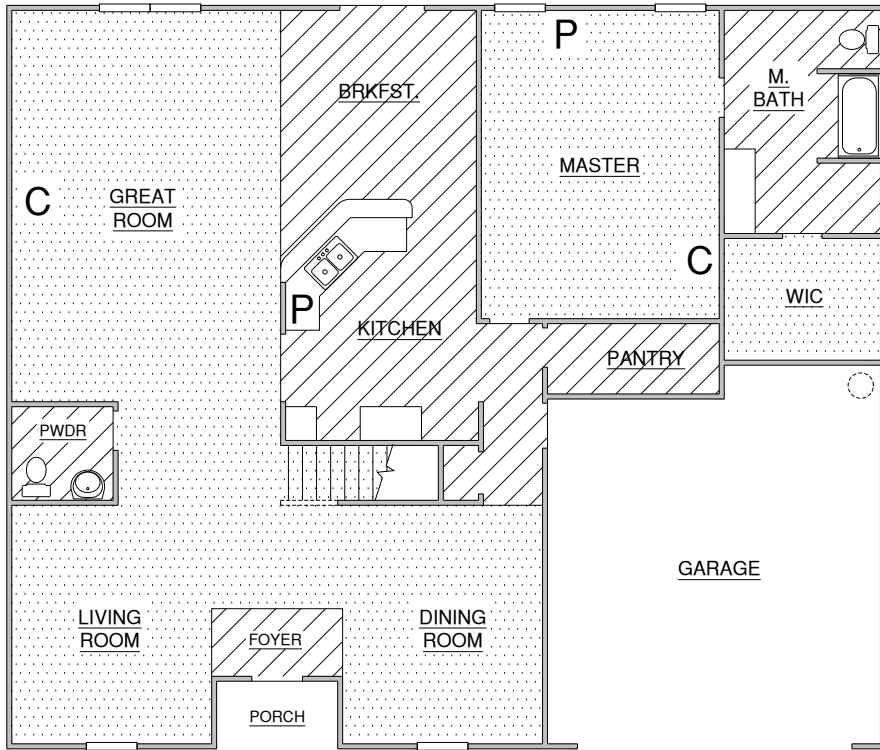

13 Door With
3' X 3' Stoop
Choice

Heritage Collection
4000 Series
The Bremerton

Please choose the second floor configuration that best suits your family's needs.

Second Floor

Heritage Collection 4000 Series The Bremerton

Please choose the patio configuration that best suits your family's lifestyle.

18 12x12 Patio w/ 12x12 Covered Porch Choice

19 12x12 Patio w/ 12x12 Covered Porch w/ Fireplace (no Hearth) Choice

20 12x12 Patio w/ 12x12 Covered Porch w/ Fireplace (with Hearth) Choice

21 12x24 Patio w/12x12 Covered Porch Choice

22 12x24 Patio w/12x12 Covered Porch w/ Fireplace without Hearth Choice

23 12x24 Patio w/12x12 Covered Porch w/ Fireplace with Hearth Choice

24 12x24 Patio w/12x24 Covered Porch Choice

25 12x24 Patio w/12x24 Covered Porch w/ Fireplace without Hearth Choice

26 12x24 Patio w/12x24 Covered Porch w/ Fireplace with Hearth Choice

Heritage Collection
4000 Series
The Bremerton

FLOORING MATRIX

LOWER FLOOR PLAN