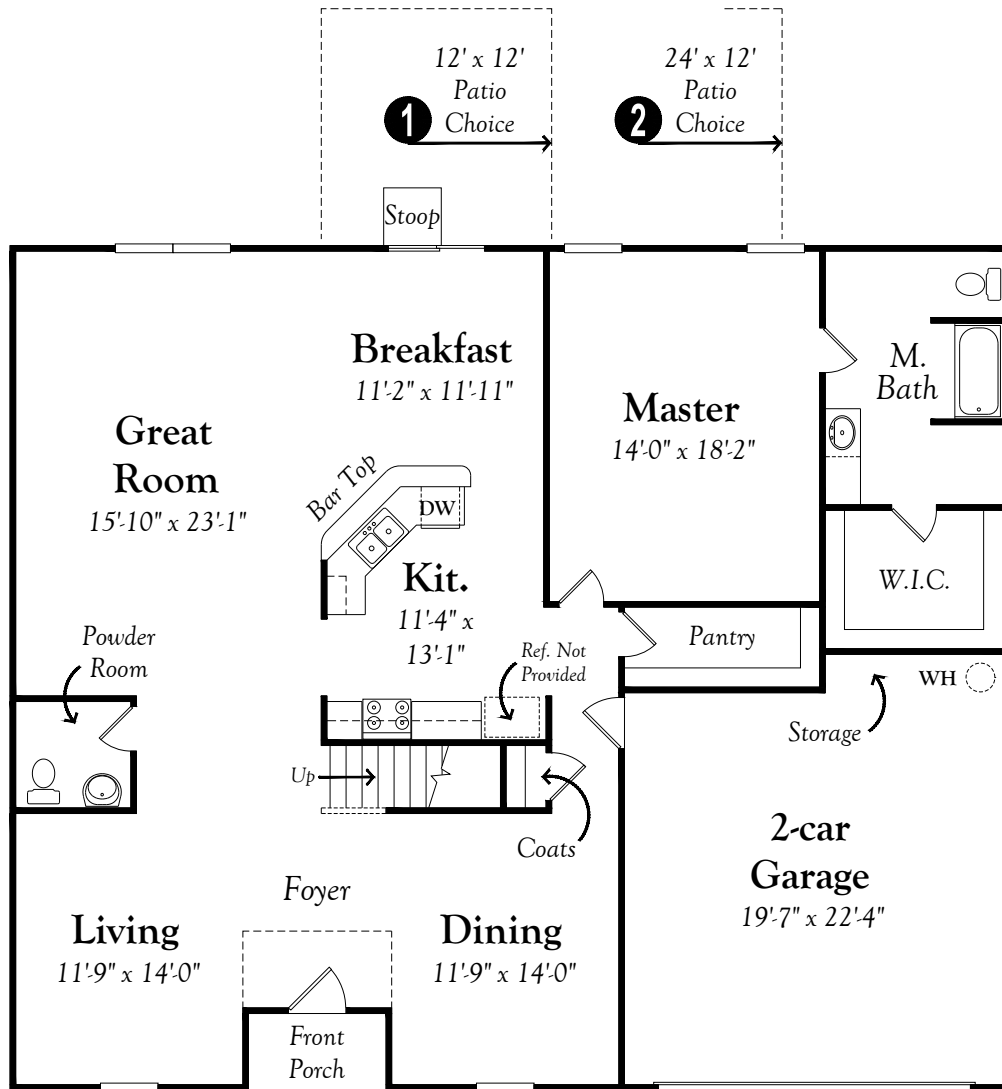

Heritage Collection

4000 Series

The Bremerton

Please choose the first floor configuration that best suits your family's lifestyle.

First Floor

Heritage Collection 4000 Series The Bremerton

Please choose the first floor configuration that best suits your family's lifestyle.

3 Linen & Water Closet Choice

4 Garden Tub & Separate Shower Choice

5 Dual Vanity Choice

6 Sidelite Choice

7 Corner Fireplace Choice

8 Elevation A Column Choice

9 Microwave Choice (ILO Vent-a-Hood)

ILO = In Lieu Of
M/W = Microwave
W.I.C. = Walk In Closet

Heritage Collection 4000 Series The Bremerton

Please choose the garage configuration that best suits your family's lifestyle.

10 2 Car Side Load
Garage Choice

11 3 Car Side Load
Garage Choice

12 3-Car Front Load
Garage Choice

13 Door With
3' X 3' Stoop
Choice

Heritage Collection
4000 Series
The Bremerton

Please choose the second floor configuration that best suits your family's needs.

Second Floor

Heritage Collection 4000 Series The Bremerton